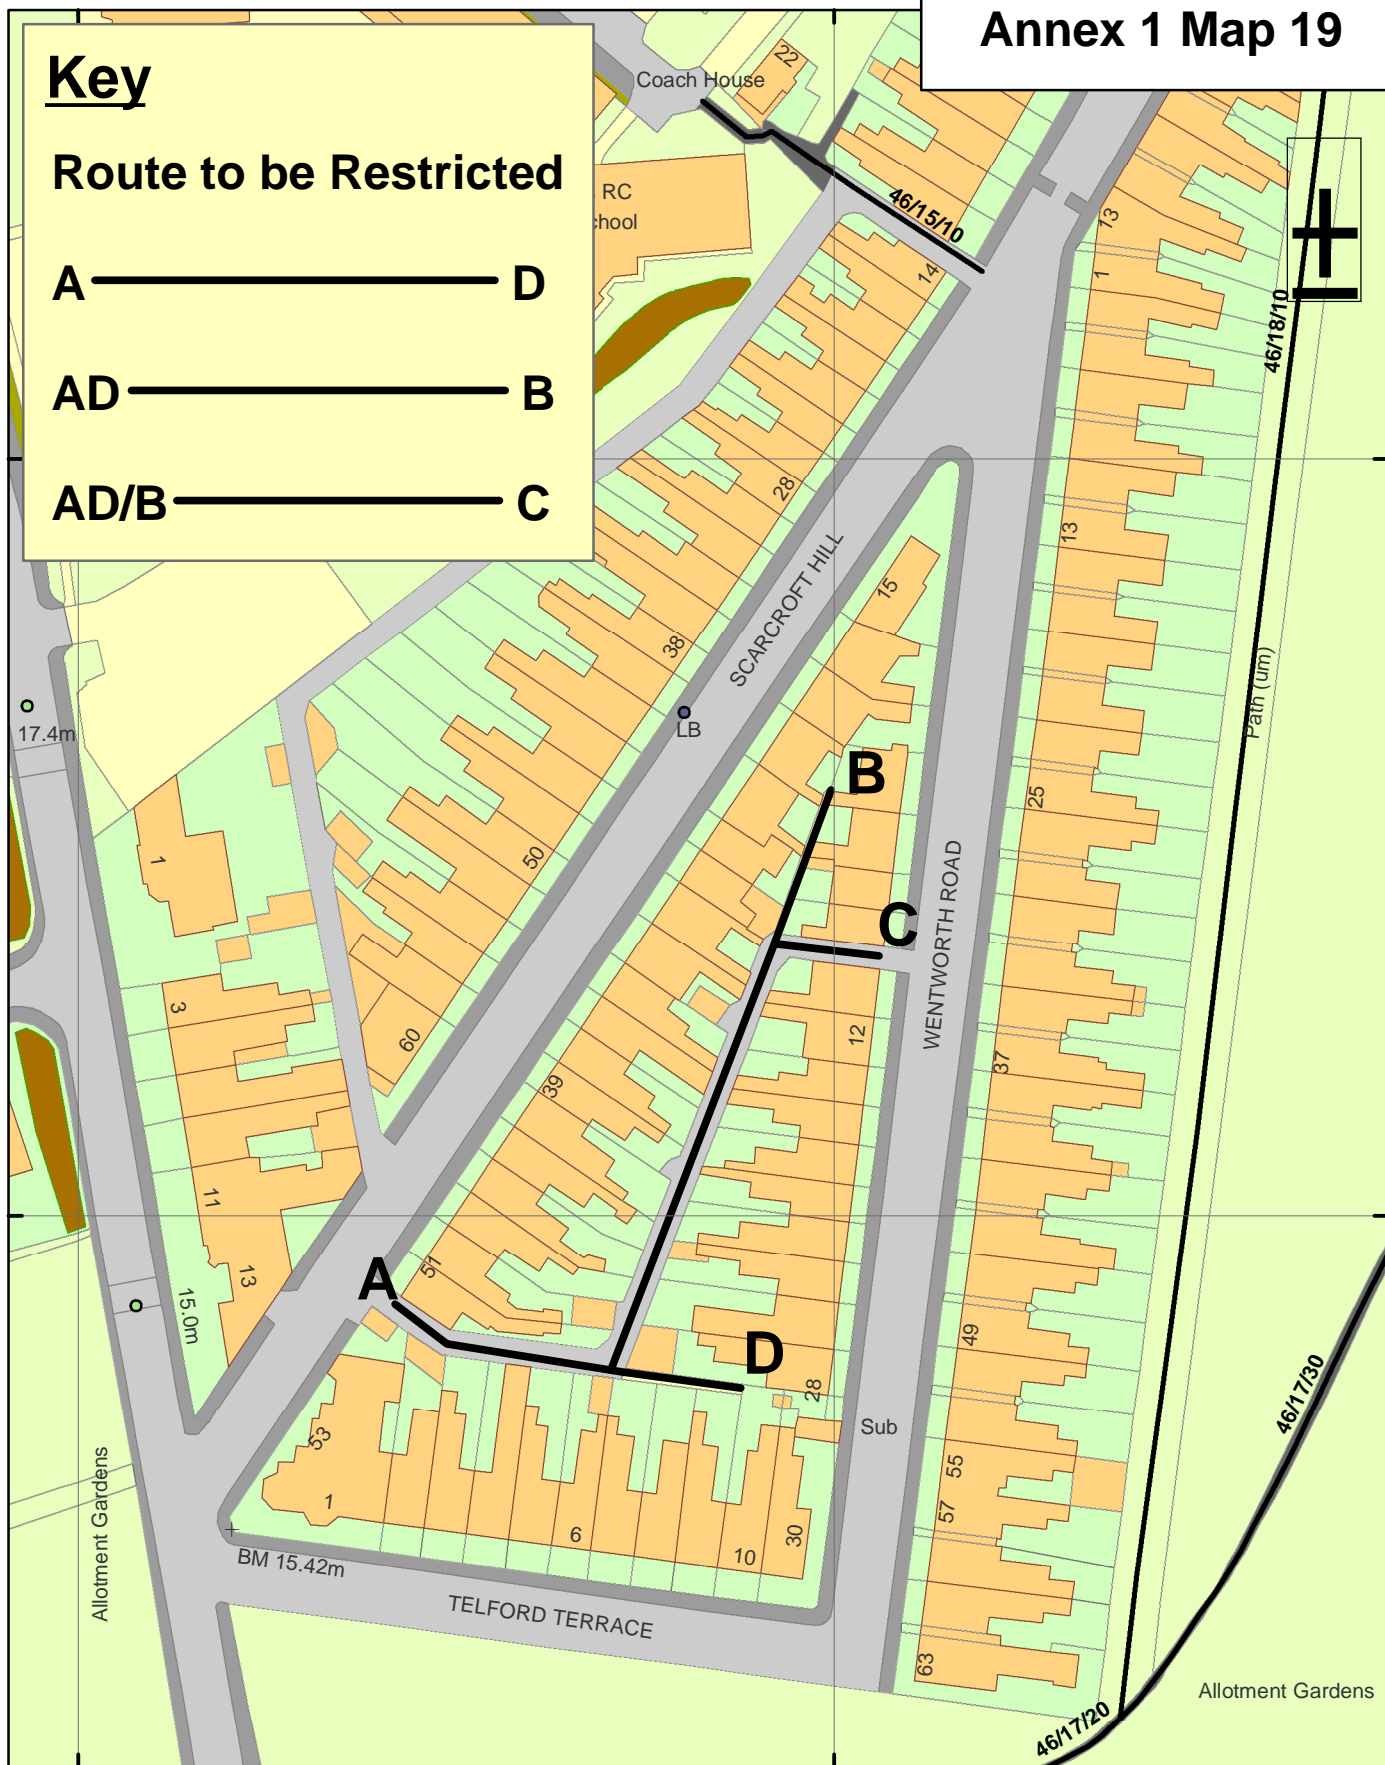

459500 000000

459600 000000

Annex 1 Map 19

Key

Route to be Restricted

A ————— D

AD ————— B

AD/B ————— C

459500 000000

459600 000000